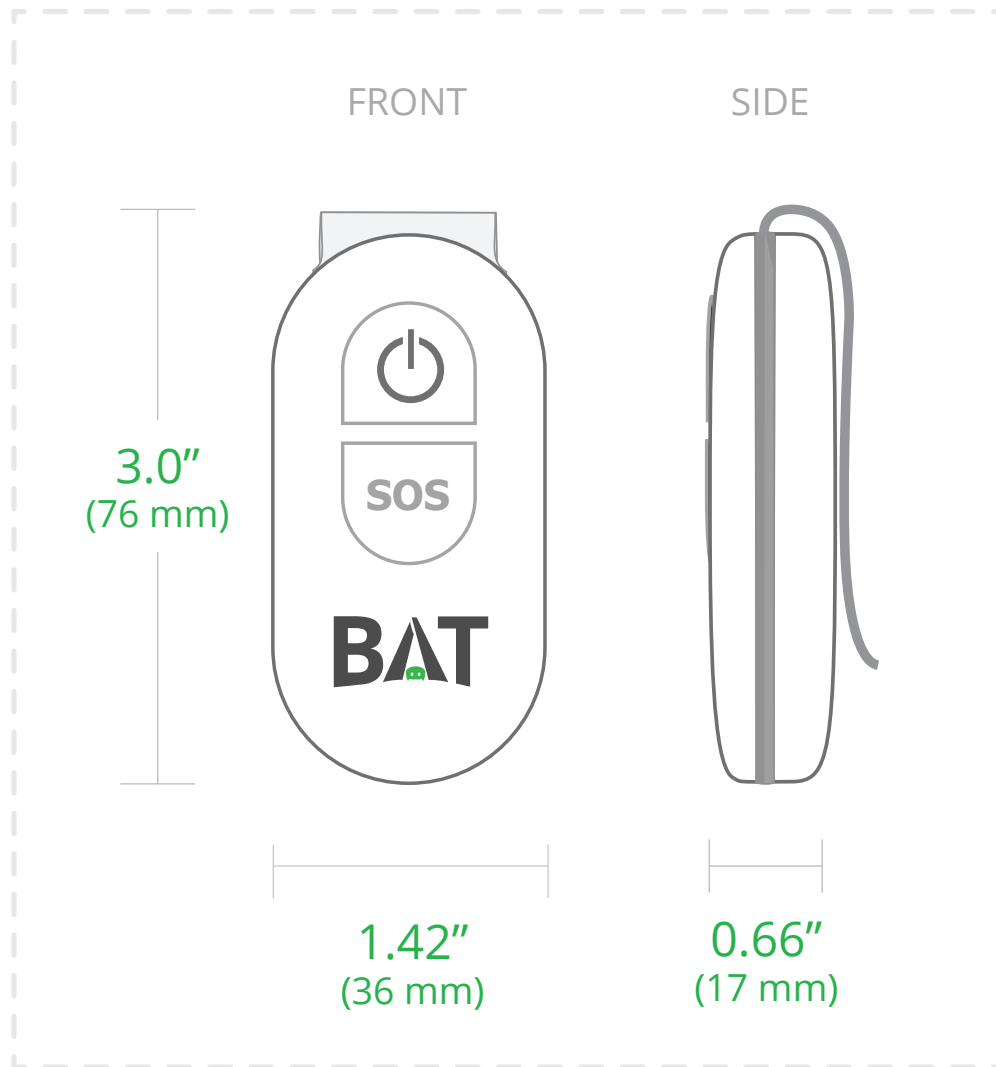

LIL BAT BEACON

🖨️ Print out this page at 100%.
Do **not** scale to fit.

👍 The Lil BAT beacon shown
here is actual size.

PRODUCT DIMENSIONS

Weight	1.94 oz	55 g
Length	3.0"	76 mm
Width	1.42"	36 mm
Thickness	0.66"	17 mm